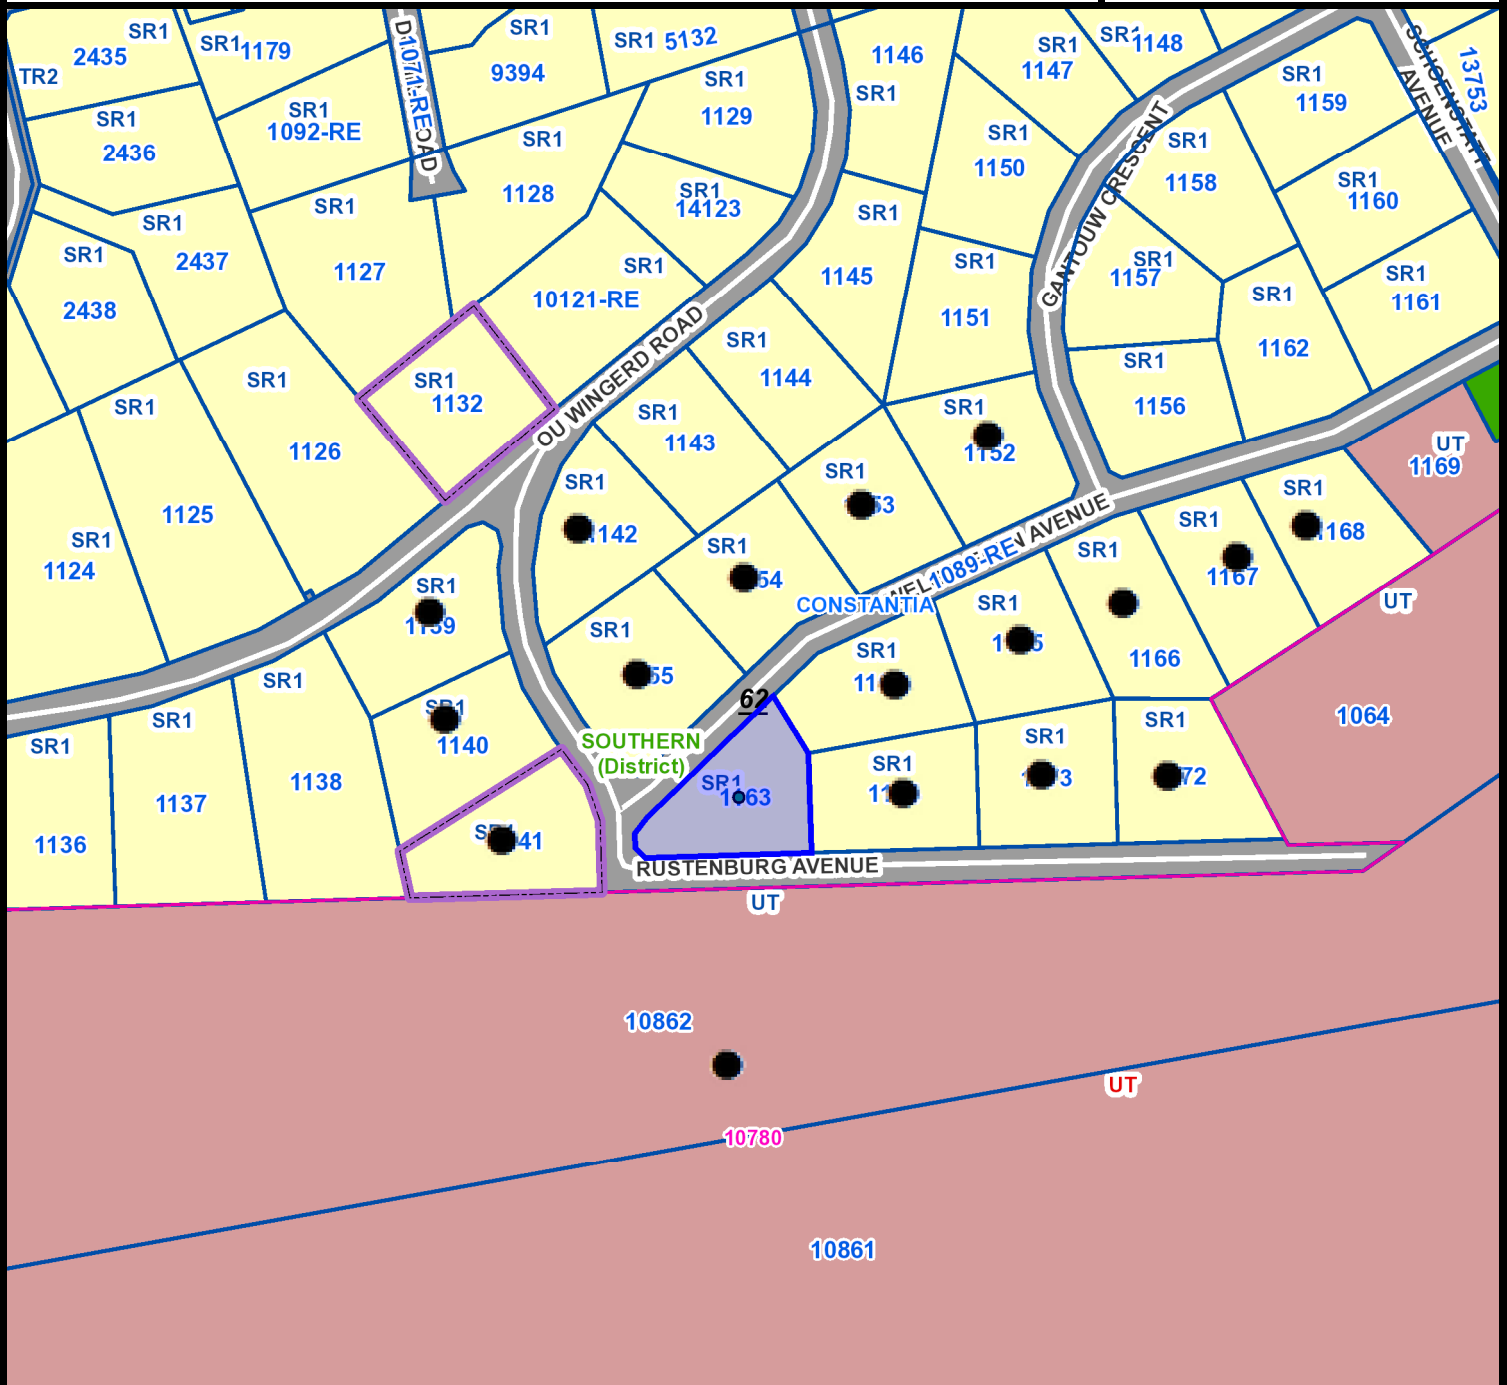

**LOCALITY MAP
DEVELOPMENT MANAGEMENT**

ANNEXURE :

Overview

Erf: 1163	District: SOUTHERN
Allotment: CONSTANTIA	Suburb: CONSTANTIA
Ward: 62	Sub Council: 20

 1:3 477	Notices Served	●	Support Received	✓
	Petition Signatory	■	Objections Received	✗

Generated by:	 CITY OF CAPE TOWN ISIXEKO SASEKAPA STAD KAAPSTAD Making progress possible. Together.
Date: 2023-05-04	
File Reference:	